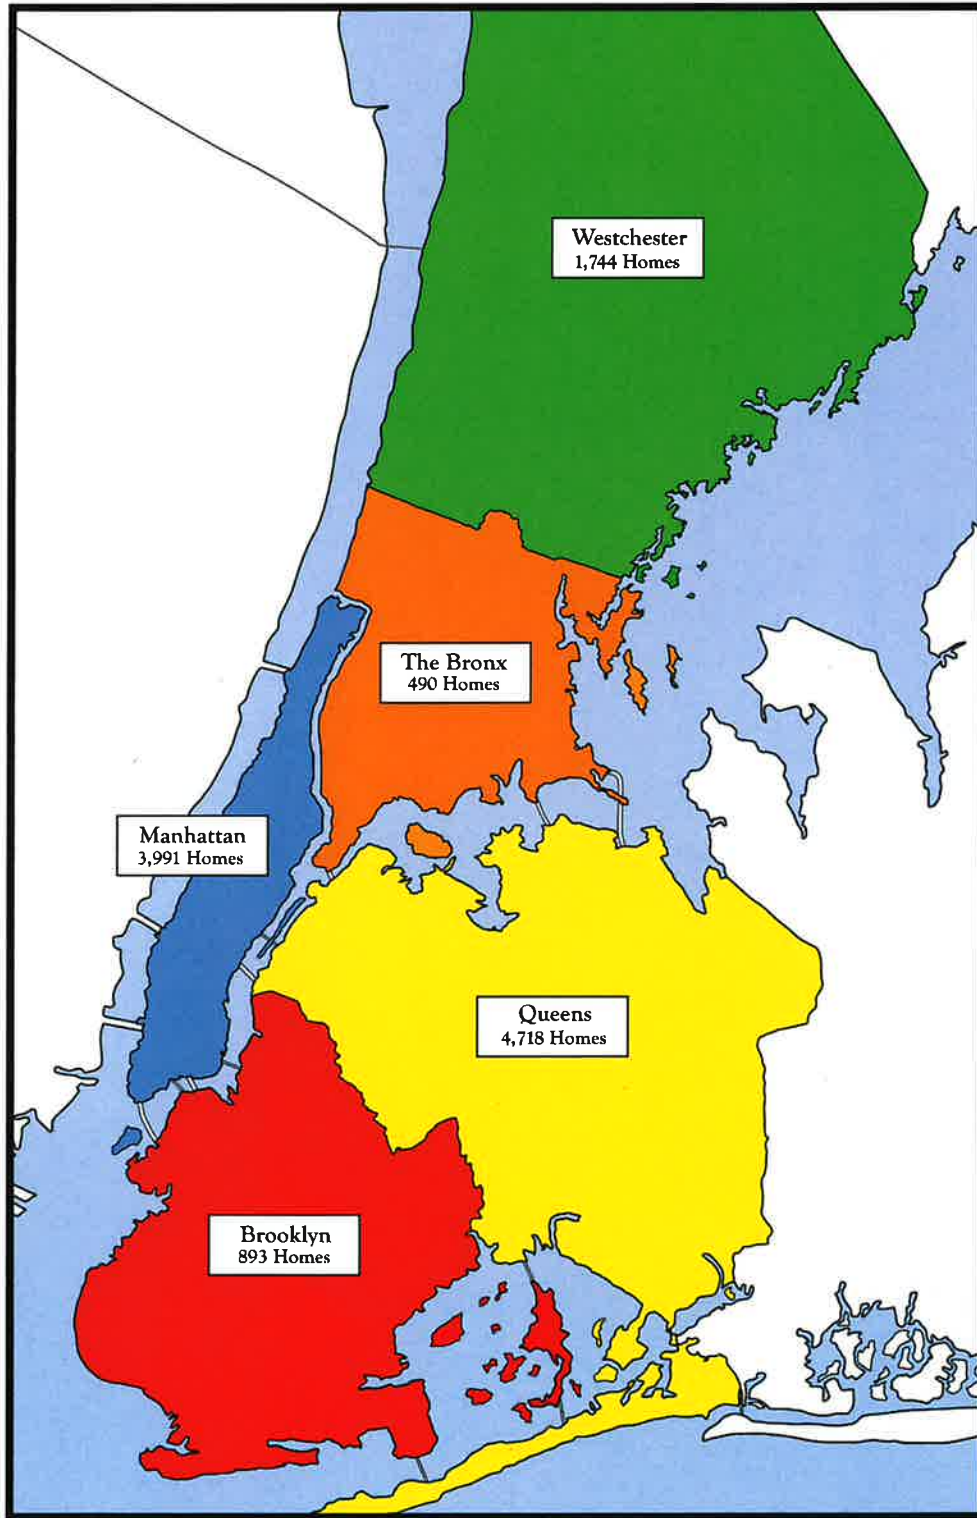

Ground Lease Coops Are Located Throughout Metro New York

Over 25,000 New Yorkers Live in the
11,800+ Ground Lease Coop Households Identified to Date
As of May 7, 2024